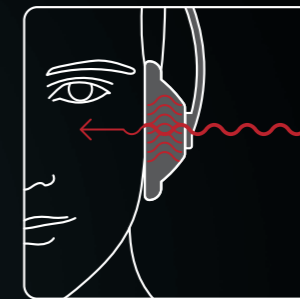

CANCELLATION
Noise cancellation technology uses active circuitry to counteract background noise, which may introduce artifacts into your audio.