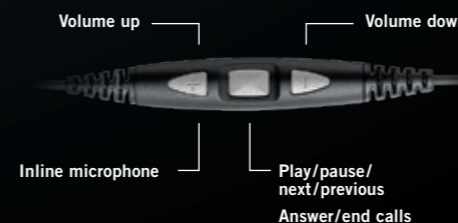

Music + Mobile.

DETAILED SOUND FOR MUSIC AND CALLS

Add Music Phone Accessory Cables to convert your Shure detachable earphones into a stereo mobile headset with enhanced controls for music-enabled phones and portable devices. Two versions are available based on device compatibility.

* SE215, SE315, SE425, SE535, SE846 only.