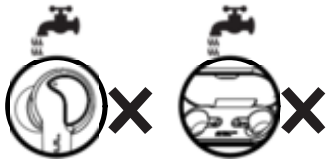

WARNING

DO NOT use alcohol, paint thinners, detergent, shampoo, or other solvents for cleaning purposes.

DO NOT pressurize or immerse the earbuds under water.

DO NOT wash the earbuds in vessel or product net.

DO NOT expose the product to extremely high or low temperatures.

DO NOT use the product with handles, caps, or tumblers and other forms.

DO NOT disassemble the product in any way to prevent electric shock.

Only charge the unit in accordance with the instructions provided by the company.

DO NOT wash the charging box.

CAUTION

RISK OF EXPLOSION INCREASES IF BATTERY IS REPLACED BY AN INCOMPATIBLE TYPE.

PLEASE USE USED BATTERIES ACCORDING TO THE INSTRUCTIONS.

INSTRUCTIONS

DO NOT DISCARD THE USED BATTERIES ALONG WITH HOUSEHOLD WASTE.

DISPOSAL OF BATTERY SHOULD COMPLY WITH LOCAL ENVIRONMENTAL REGULATIONS.

Bluetooth Version : V5.1

Profile : HFP, A2DP, AVRCP

Range : 10 meters (33 feet)

Charging time (Full charge) : Approx. 2 hours

Playtime : Up to 5.5 hours x 3.5

(Up to 25 hours On-The-Go)

ANC: Up to 5 hours x 3.5

(Up to 22 hours On-The-Go)

(Varies by volume and content)

Standby time : Up to 80 hours

Charging Box : 480mAh

Recharge Earphones : 3.5 Times for each

charge from charging box

Dimensions :

80.5W x 28.5H x 35D (mm) Charging Box,

24.5W x 30.5H x 20.5D (mm) Earphone

Weight : 35.2g Charging Box

4.6g Each Earphones