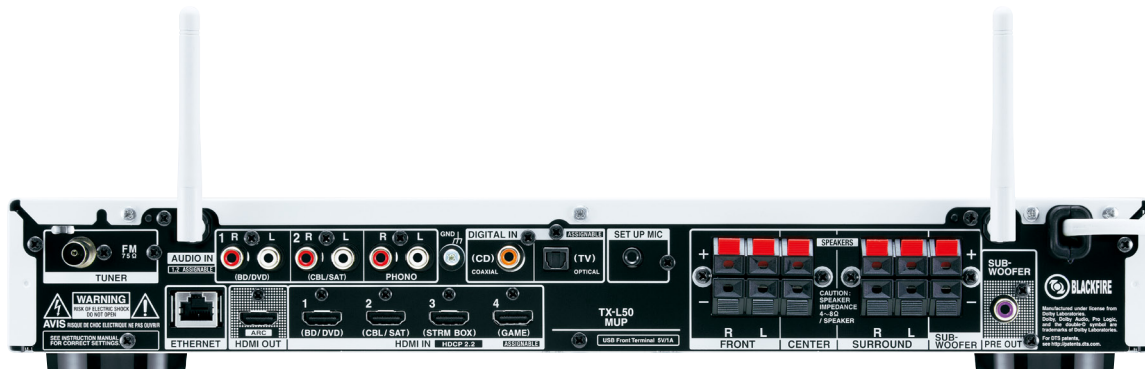

Text on receiver may vary with region.